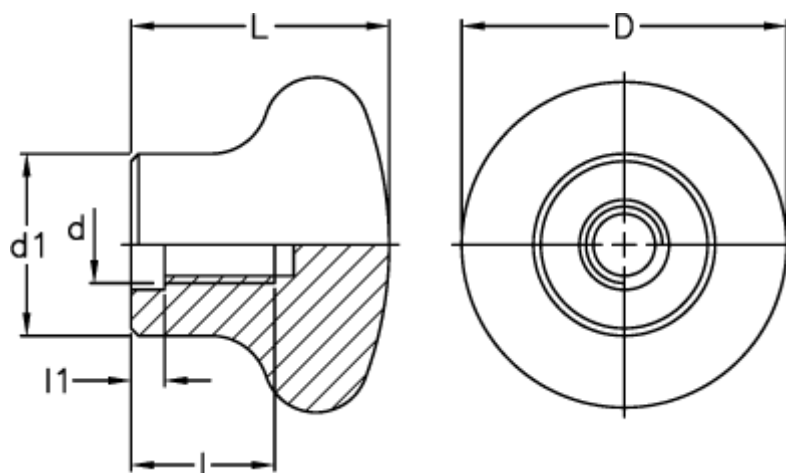

Article number: 2304046501

Description: E+G Handle  
P.131/45-M10

## Measures

d = M10

D = 44

d1 = 24

l = 20

L = 34

l1 = 4.0